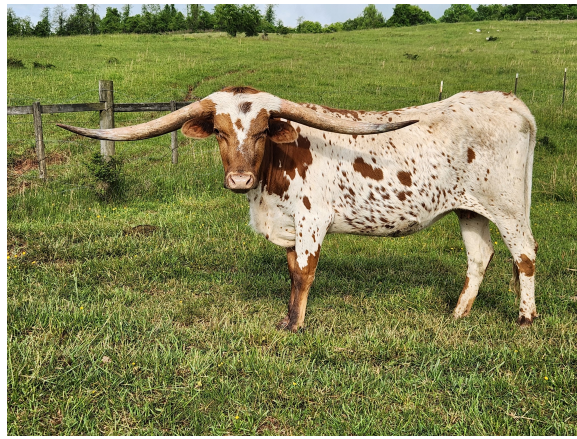

**MM Lady G On Safari**

Date of Birth: 05/16/2021  
 Registration 1: CI334851  
 Breeder: M&M Cattle Company  
 Owner: M&M Cattle Company

Courtesy of M&M Cattle Co

TTT: 64.5000 on 04/22/2024