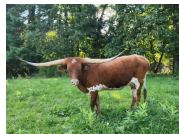

MM Southern Gal